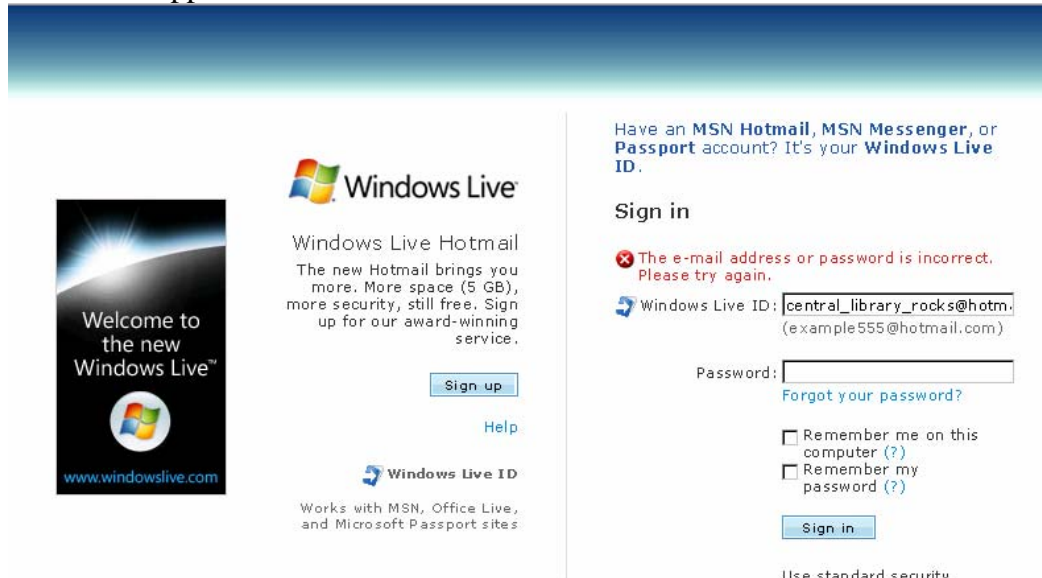

Having problems logging into your Hotmail account?

Your login screen should appear something like this if you have a Hotmail account.

If you have signed up for a Hotmail account to sign in you must type your full e-mail address in the box provided.

Example

WRONG: Username: central_library_rocks

OR

RIGHT: Username: central_library_rocks@hotmail.com

With the username and password box filled in –you should be able to access your account.

If for some reason you either forgot your password, username, or mistyped something your screen will appear as so: